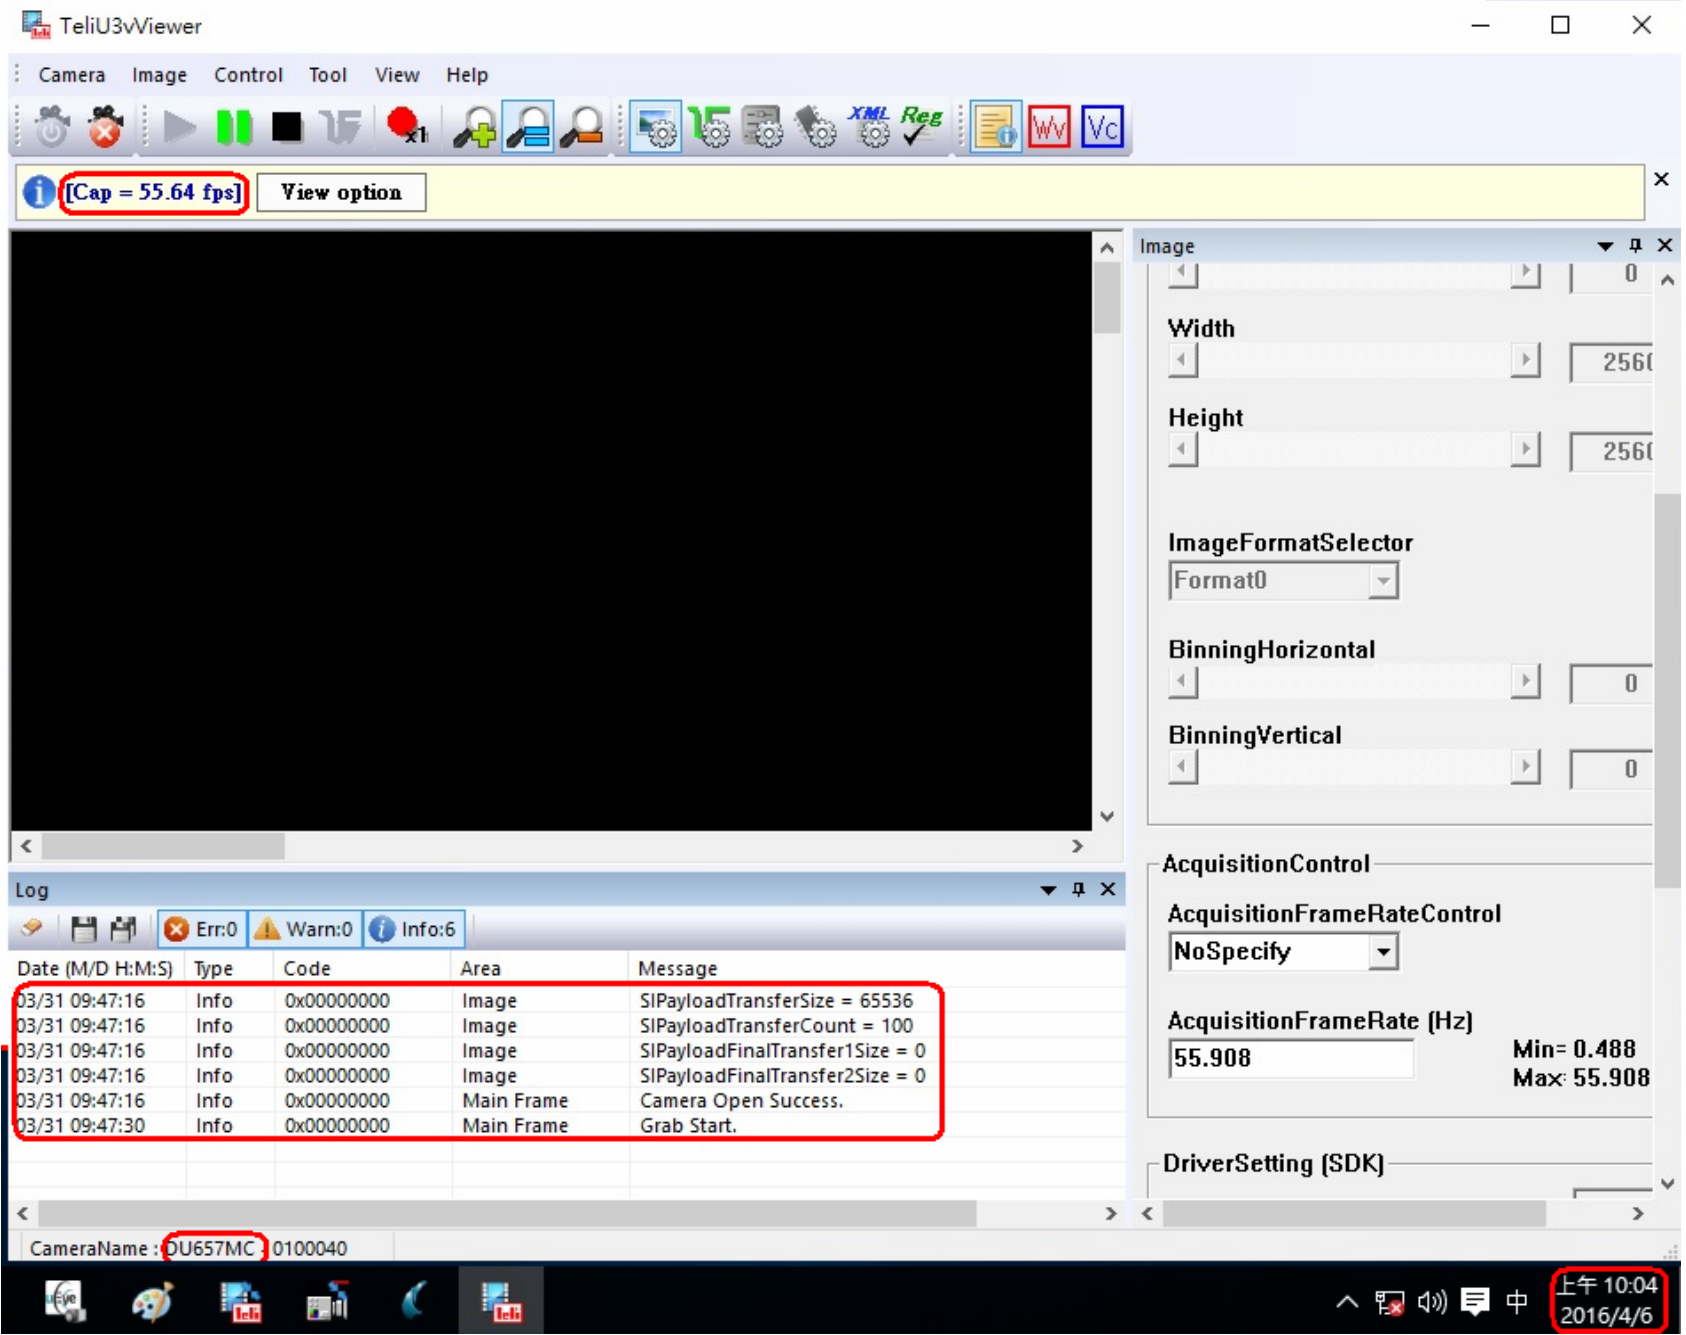

JARGY CO., LTD.

Test Report

Model : CBL-U3AOC03-10m
Camera Brand Name : Toshiba Teli

Ver : 1.0

Date : 2016/4/6

Test Platform

Type	PC		
Model	ASRock Z170 Extreme4		
OS	Windows 7 Pro 64-bit		
CPU	Intel Core i5-6400		
HDD	SATA III 1TB		
RAM	DDR4 4GB		
USB 3.0	PCH 6 Ports(Intel Z170 Native)		

Tested Camera : DU657MC

Tested time : 144h

JARGY CO., LTD.

Test Report

Model : CBL-U3AOC03-15m
Camera Brand Name : Toshiba Teli

Ver : 1.0

Date : 2016/3/31

Test Platform