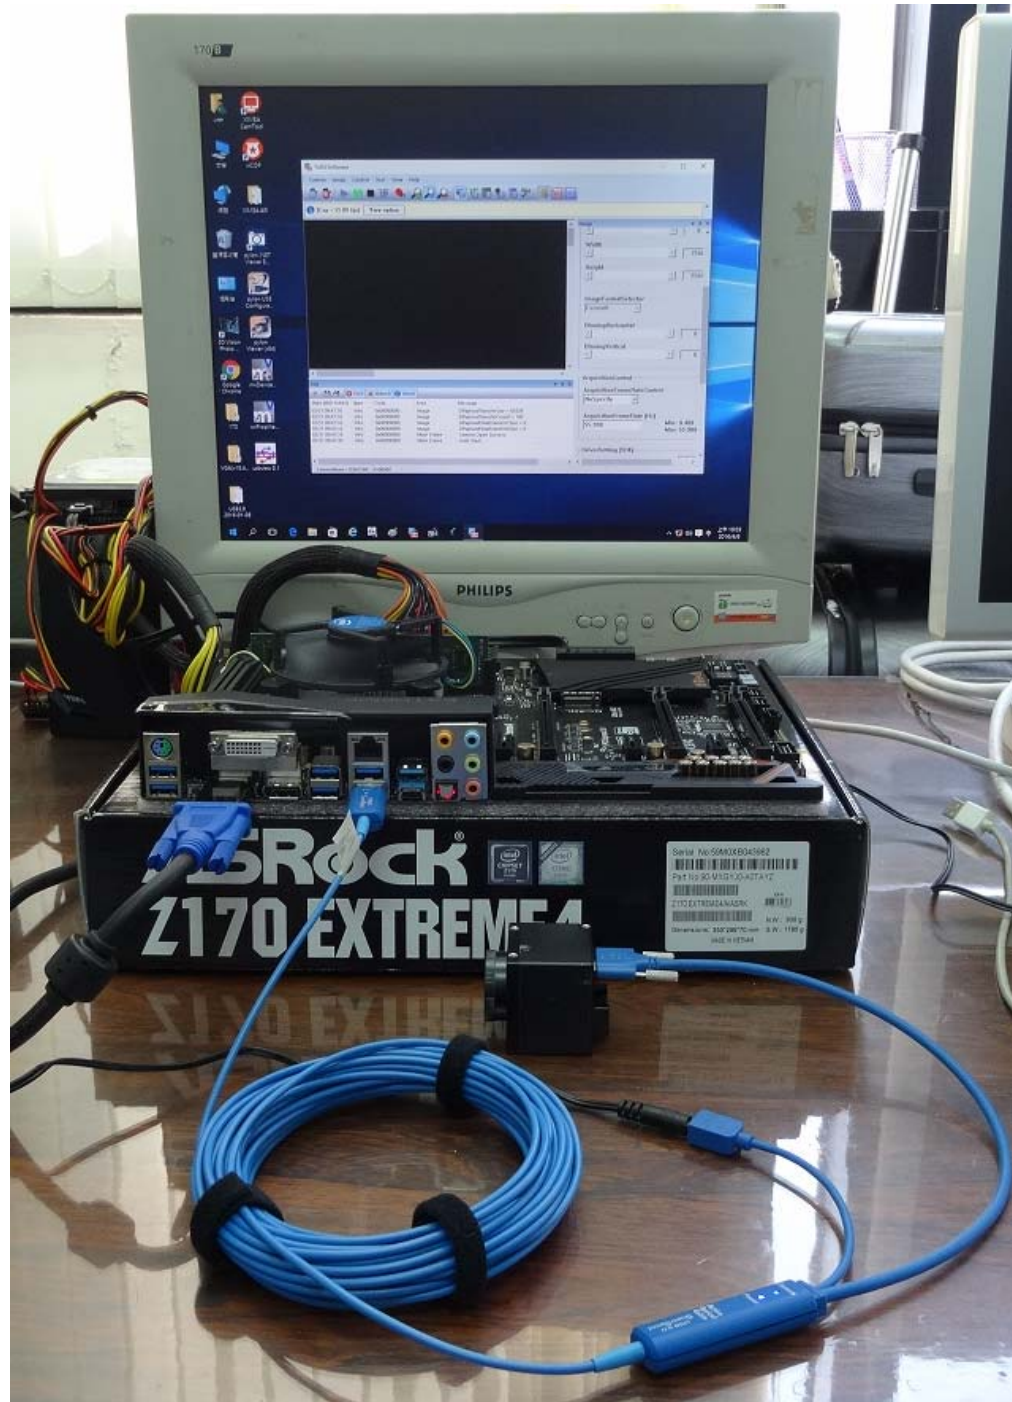

JARGY CO., LTD.

Test Report

Model : CBL-U3AOC03-10m
Camera Brand Name : Toshiba Teli

Ver : 1.0

Date : 2016/4/6

Test Platform

Type	PC		
Model	ASRock Z170 Extreme4		
OS	Windows 7 Pro 64-bit		
CPU	Intel Core i5-6400		
HDD	SATA III 1TB		
RAM	DDR4 4GB		
USB 3.0	PCH 6 Ports(Intel Z170 Native)		

Tested Camera : DU657MC

Tested time : 144h

JARGY CO., LTD.

Test Report

Model : CBL-U3AOC03-15m
Camera Brand Name : Toshiba Teli

Ver : 1.0

Date : 2016/3/31

Test Platform

Type	PC		
Model	GIGABYTE Z87-HD3		
OS	Windows 7 Home Premium 64Bit		
CPU	Intel Core i3-4130		
HDD	SATA III 500GB		
RAM	DDR3 4GB		
USB 3.0	PCH 6 Ports(Intel Z87 Native)		

Tested Camera : DU657MC

Tested time : 72h